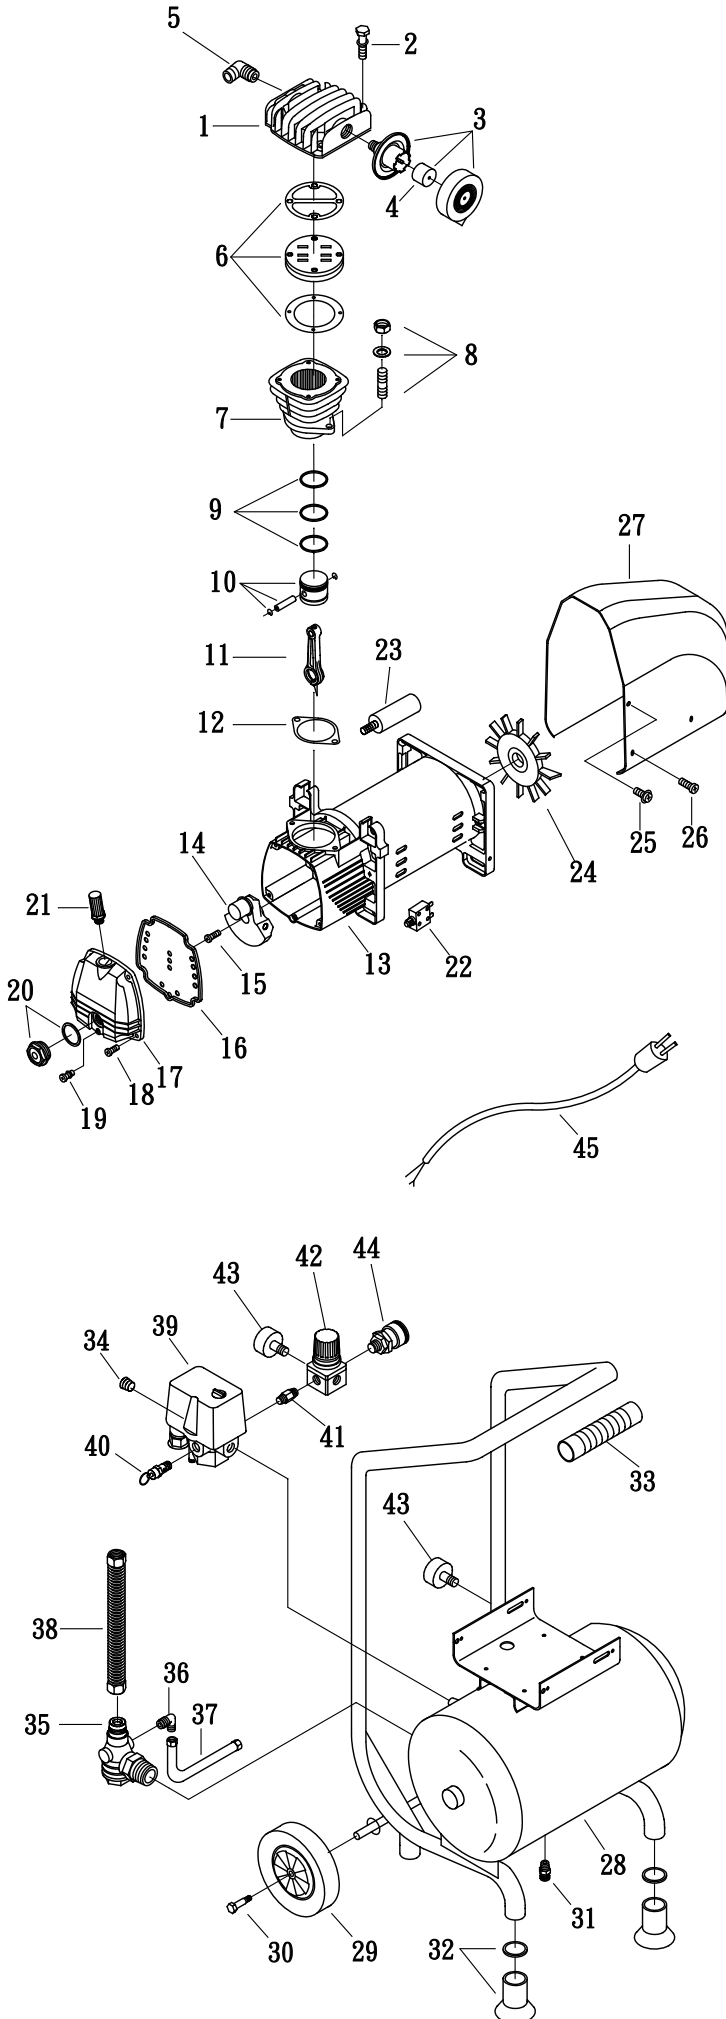

MODEL:MA12200

SPARE PARTS LIST

NO : XHX-1210

REF. NO.	DESCRIPTION	PART NO.	QTY.
1	Cylinder head	3101-XN02	1
2	Allen bolt set	3B01-FM06*050V	4
3	Air filter set	2140006	1
4	Filter element	2142004	1
5	Exhaust elbow	2N06-03T03HC	1
6	In. & Ex. valve assembly	3B13-XN02-A	1
7	Cylinder	3201-XN02	1
8	Double head screw	3B11-008-A	2
9	Piston ring set	3B32-XN02	1
10	Piston set	3B31-XN02	1
11	Rod	2315-XN02	1
12	Cylinder gasket	2G04-XN02	1
13	Motor set	3B8-XN2006	1
14	Crankshaft & balancer	3304-XN02	1
15	Bolt	2B01-M08*020L	1
16	Front cover gasket	2G07-010A	1
17	Front cover	3309056	1
18	Bolt	2B02-FM6*015	4
19	Bolt	3B02-FM6*035-R	1
20	Oil sight gauge set	2303003A	1
21	Breather set	2339009A	1
22	Circuit breaker	2E25-07A	1
23	Running capacitor	2E27-030S4545	1
24	Cooling fan	2336037-2	1
25	Bolt	2B02-FM5*010WB	2
26	Allen bolt set	2B01-M05*020	4
27	Shroud	2428010	1
28	Air tank	3401C059	1
29	Tank wheel	2402015	2
30	Tank wheel bolt	2418001X	2
31	Drain valve	2405012	1
32	Rubber pad set	3433006-A	2
33	Grip	2432102	1
34	Plug	2N33-002	1
35	Check valve	2414036RX	1
36	Elbow	2N16-C01TW02M	1
37	Soft tube set	3T03-W02*0300L	1
38	Exhaust tube set	3B2-03*340	1
39	Pressure switch	2E21-BC296BEX	1
40	Pressure relief valve	2406018CE	1
41	Nipple	2N01-045	1
42	Regulator	2408008RNX	1
43	Pressure gauge	2D12-15D14KS	2
44	Quick coupler	07S1/4M-E	1
45	Power cable	2E01-029	1