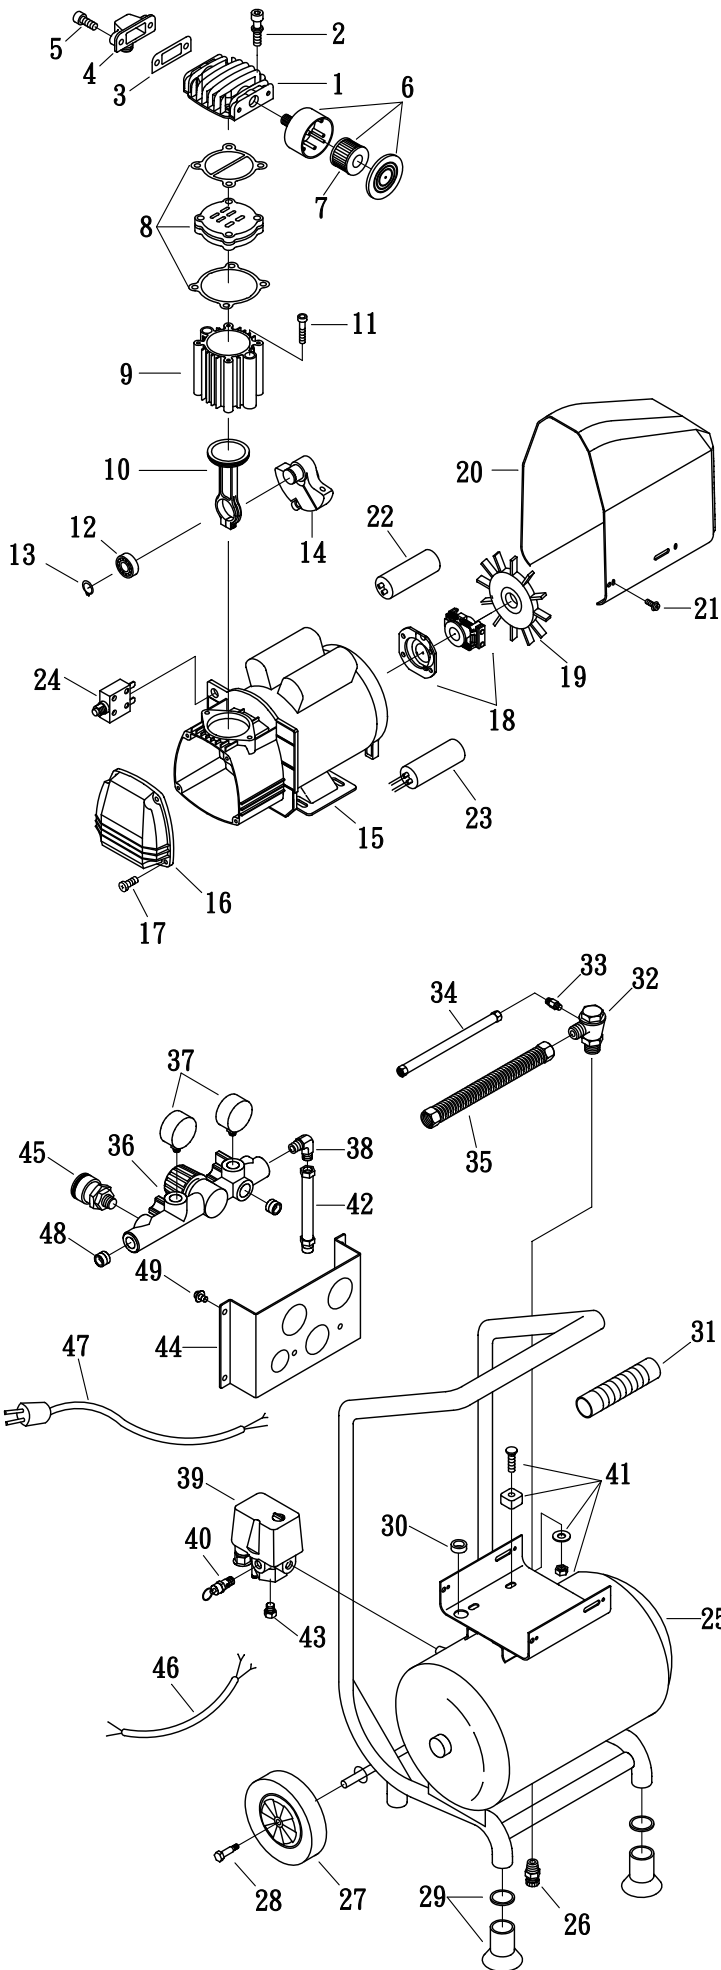

# MODEL : MA12120

## SPARE PARTS LIST

NO : XHA-1210

REF. NO.	DESCRIPTION	PART NO.	QTY.
1	Cylinder head	3101042	1
2	Allen bolt set	3B01-M06*035V	4
3	Exhaust elbow gasket	2G09-001H	1
4	Exhaust elbow	2N06-04H1	1
5	Allen bolt	2B01-M08*020	2
6	Air filter set	2140019A	1
7	Filter element	2142013	1
8	Inlet&Exhaust valve seat	3B13-K5063	1
9	Cylinder	3201049	1
10	Rod set	3B3-OF15	1
11	Allen bolt	2B01-M08*040	2
12	Bearing	2N35-6203ZZC3	1
13	Retainer	2N42-S17	1
14	Crankshaft & balancer	3304067	1
15	Motor set	3B8-OF3006	1
16	Front cover	3309015	1
17	Bolt	2B02-FM6*015	4
18	Centrifugal switch set	2E24-14062P	1
19	Cooling fan	2336037-2	1
20	Shroud	2428003	1
21	Bolt	2B02-FM5*010WB	6
22	Starting capacitor	2E28-300F2535	1
23	Running capacitor	2E27-025F2535	1
24	Circuit breaker	2E25-10A	1
25	Air tank	3401C044	1
26	Ball valve	2405012	1
27	Tank wheel	2402015	2
28	Tank wheel bolt	2418001	2
29	Rubber pad set	3433006-A	2
30	Bushing	2E04-101	1
31	Grip	2432102	1
32	Check valve	2414025T	1
33	Nipple	2N15-C01TW02M	1
34	Soft tube set	3T03-W02*0200L	1
35	Exhaust tube set	3B2-04*450	1
36	Regulator	2408012	1
37	Pressure gauge	2D12-15V15KS	2
38	Exhaust elbow	2N06-02T02S	1
39	Pressure switch	2E21-BC296BEX	1
40	Pressure relief valve	2406018CE	1
41	Motor feet bolt set	3B08-FM08*30-A	4
42	Tube	2T06-030	1
43	Plug	2N33-009	1
44	Panel	3420052	1
45	Quick coupler	07S1/4M-E	1
46	Cable	2E02-2C30502Y2T	1
47	Power cable	2E01-029	1
48	Plug	2B14-ST02E	2
49	Bolt	2B02-FM5*010WB	6